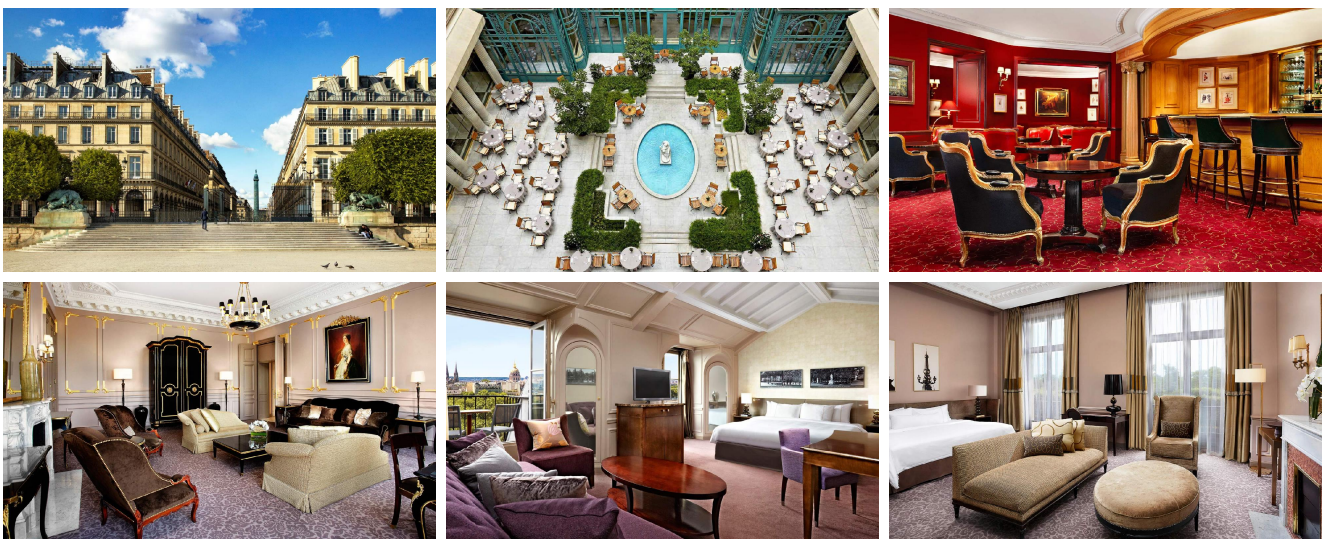

Hotel Westin Paris Vendome

Reference number: PARH012616

Features			
Bedrooms	1	Single beds	0
Bathrooms	1	Double beds	1
Toilets	1	Sofa beds	0
Surface	40 m²	Rating	★★★★★

Amenities			
✓ Elevator	✓ Terrace	✓ Shower	✓ Air Conditioning
✓ Internet	✓ Bathtub	✓ Heating	✓ Garden
✓ Television	✓ Phone	✓ Parking	

Description

The Hotel Westin Paris Vendôme is ideally located in Paris city center, a short walk away from the Tuileries garden, the Tour Eiffel, Place Concorde or the Louvre. Its beautiful mix of classic french Parisian style and modern design make it a unique hotel. The Westin offers different meeting rooms to host an incentive, a conference or any corporate event that your company might need, adapting these flexible spaces to your requirements.

Photos